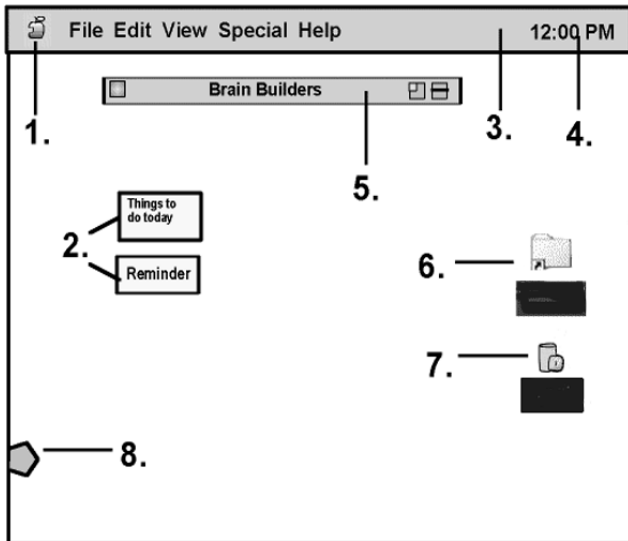

Computers: Inside & Out - The Mac Desktop Labeling Worksheet

Label the diagram below by writing the name of the desktop feature
in the blank next to the corresponding number.

Control Panel

Apple icon

clock